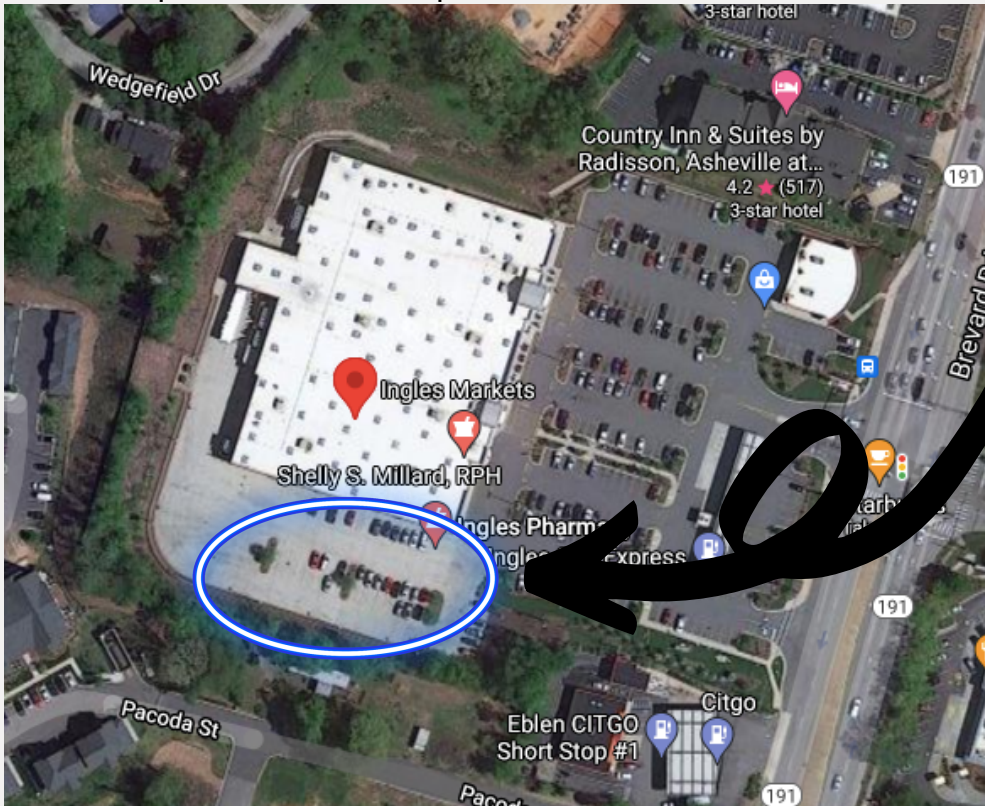

Please park in the blue circled area when waiting for the bus.

SITE 4: INGLES: 1705 Brevard Rd, HVL, 28791: Please use Pisgah Dr to access the parking lot behind the building. Please park in blue circled area.  
7:35 AM | 3:55 PM (M-TH) | 12:55 PM (F)

Google Maps Ingles Market

ROUTE B - ASHEVILLE

SITE 1: INGLES: 863 Brevard Rd, AVL, 28806

7:00 AM | 3:55 PM (M-TH) | 12:55 PM (F)

Please park in the Southern-most lot (blue circled area) when waiting for the bus.

SITE 2: INGLES: 780 Hendersonville Rd, AVL, 28803

7:20 AM | 3:25 PM (M-TH) | 12:25 PM (F)

Please park in the blue circled area, directly off of Cornell St, when waiting for the bus.

ROUTE B - ASHEVILLE continued

SITE 3: LUTHERAN CHURCH OF THE NATIVITY: 2425 Hendersonville Rd, Arden, 28704

7:40 AM | 3:05 PM (M-TH) | 12:05 PM (F)

Please park & wait in the paved parking spots between Burnham St and the gravel parking lot.