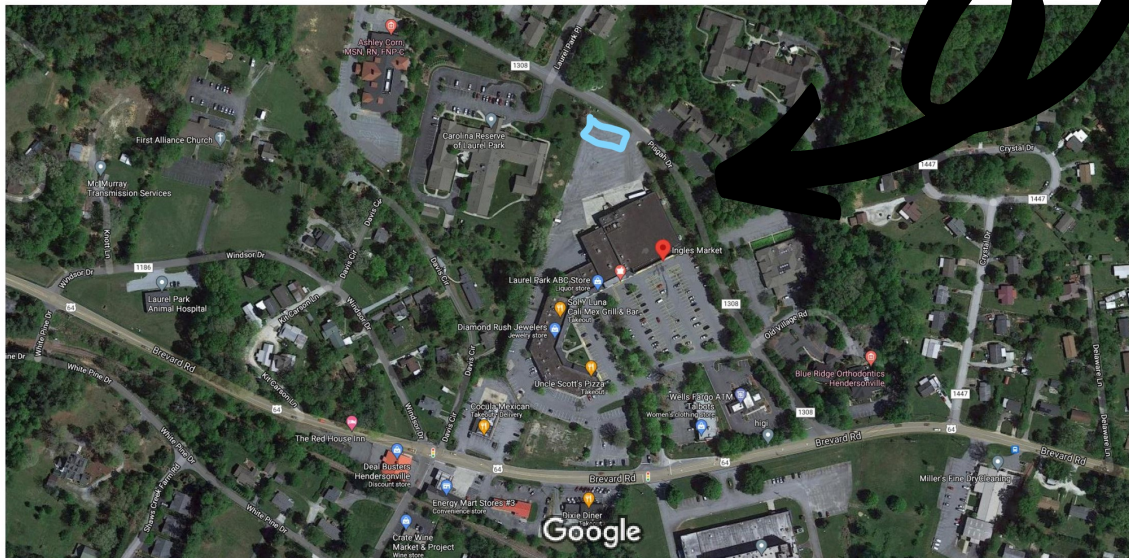

SITE 2: BOYS & GIRLS CLUB: 1304 Ashe St, HVL, 28792

7:05 AM  
3:25 PM (M-TH)  
12:25 PM (F)

ROUTE A - HENDERSONVILLE continued

SITE 3: PUBLIX: 635 Greenville Hwy, HVL, 28792  
7:20 AM | 3:40 PM (M-TH) | 12:40 PM (F)

Google Maps Ingles Market

ROUTE B - ASHEVILLE

SITE 1: INGLES: 863 Brevard Rd, AVL, 28806

7:00 AM | 3:55 PM (M-TH) | 12:55 PM (F)

Please park in the Southern-most lot (blue circled area) when waiting for the bus.

SITE 2: INGLES: 780 Hendersonville Rd, AVL, 28803

7:20 AM | 3:25 PM (M-TH) | 12:25 PM (F)

Please park in the blue circled area, directly off of Cornell St, when waiting for the bus.

ROUTE B - ASHEVILLE continued

SITE 3: LUTHERAN CHURCH OF THE NATIVITY: 2425 Hendersonville Rd, Arden, 28704

7:40 AM | 3:05 PM (M-TH) | 12:05 PM (F)

Please park & wait in the paved parking spots between Burnham St and the gravel parking lot.