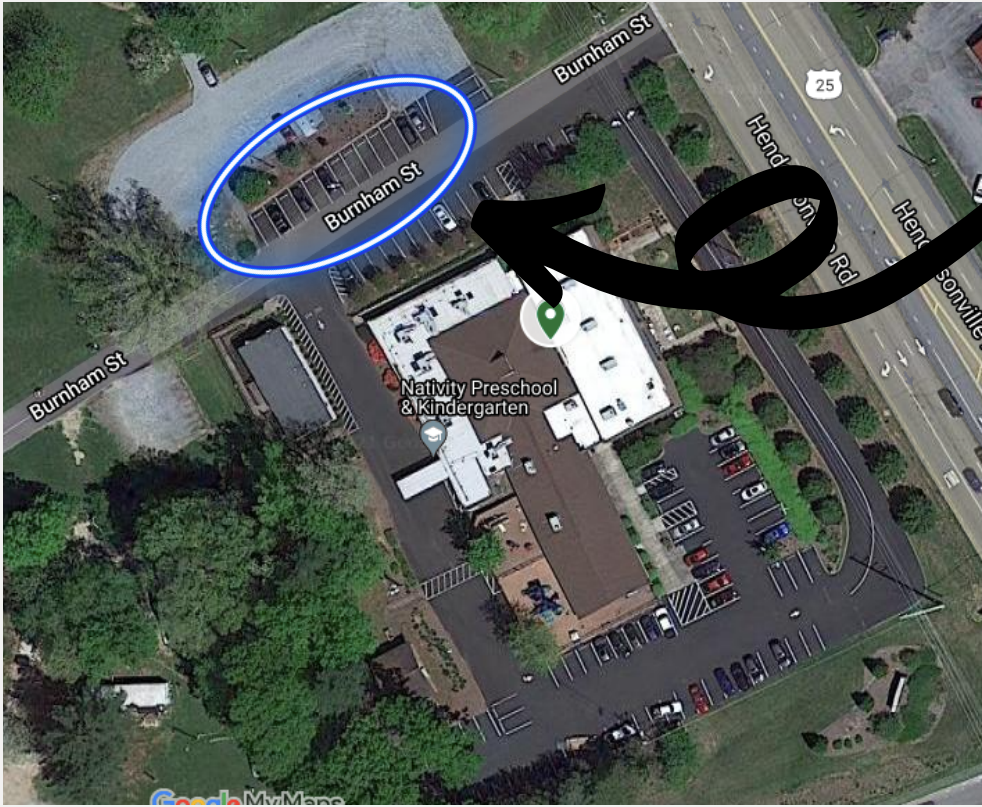

SITE 2: INGLES: 780 Hendersonville Rd, AVL, 28803

7:20 AM | 3:25 PM (M-TH) | 12:25 PM (F)

Please park in the blue circled area, directly off of Cornell St, when waiting for the bus.

ROUTE B - ASHEVILLE continued

SITE 3: LUTHERAN CHURCH OF THE NATIVITY: 2425 Hendersonville Rd, Arden, 28704

7:40 AM | 3:05 PM (M-TH) | 12:05 PM (F)

Please park & wait in the paved parking spots between Burnham St and the gravel parking lot.