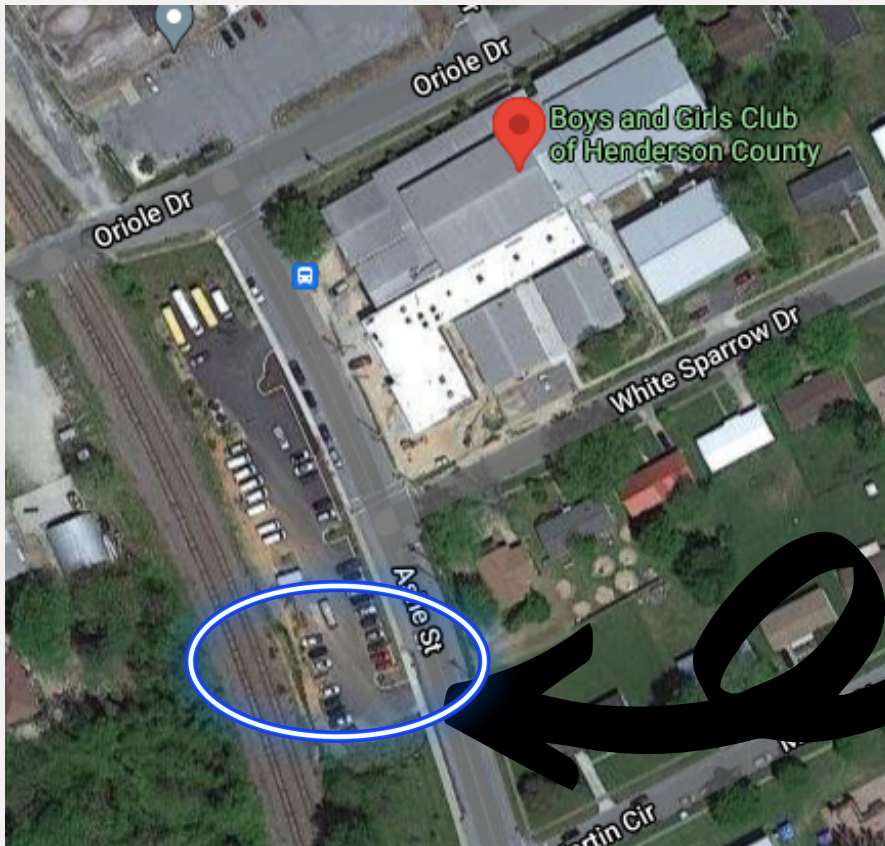

22-23 BUS STOPS & PARKING

[click here for the live google map.](#)

SITE 1: BOYS &
GIRLS CLUB: 1304
Ashe St, HVL, 28792

7:05 AM
3:15 PM (M-TH)
12:15 PM (F)

ROUTE A - HENDERSONVILLE continued

SITE 2: PUBLIX: 635 Greenville Hwy, HVL, 28792
7:20 AM | 3:30 PM (M-TH) | 12:30 PM (F)

Please park in the blue circled area when waiting for the bus.

SITE 3: INGLES: 1705 Brevard Rd, HVL, 28791: Please use Pisgah Dr to access the parking lot behind the building. Please park in blue circled area.
7:35 AM | 3:45 PM (M-TH) | 12:45 PM (F)

Google Maps Ingles Market

ROUTE B - ASHEVILLE

SITE 1: INGLES: 863 Brevard Rd, AVL, 28806

7:00 AM | 3:35 PM (M-TH) | 12:35 PM (F)

Please park in the Southern-most lot (blue circled area) when waiting for the bus.

SITE 2: INGLES: 780 Hendersonville Rd, AVL, 28803

7:20 AM | 3:15 PM (M-TH) | 12:15 PM (F)

Please park in the blue circled area, directly off of Cornell St, when waiting for the bus.

ROUTE C- ASHEVILLE

SITE 1: INGLES: 3643 Howard Gap Rd, HVL, 28792
7:05 AM | 3:30 PM (M-TH) | 12:30 PM (F)