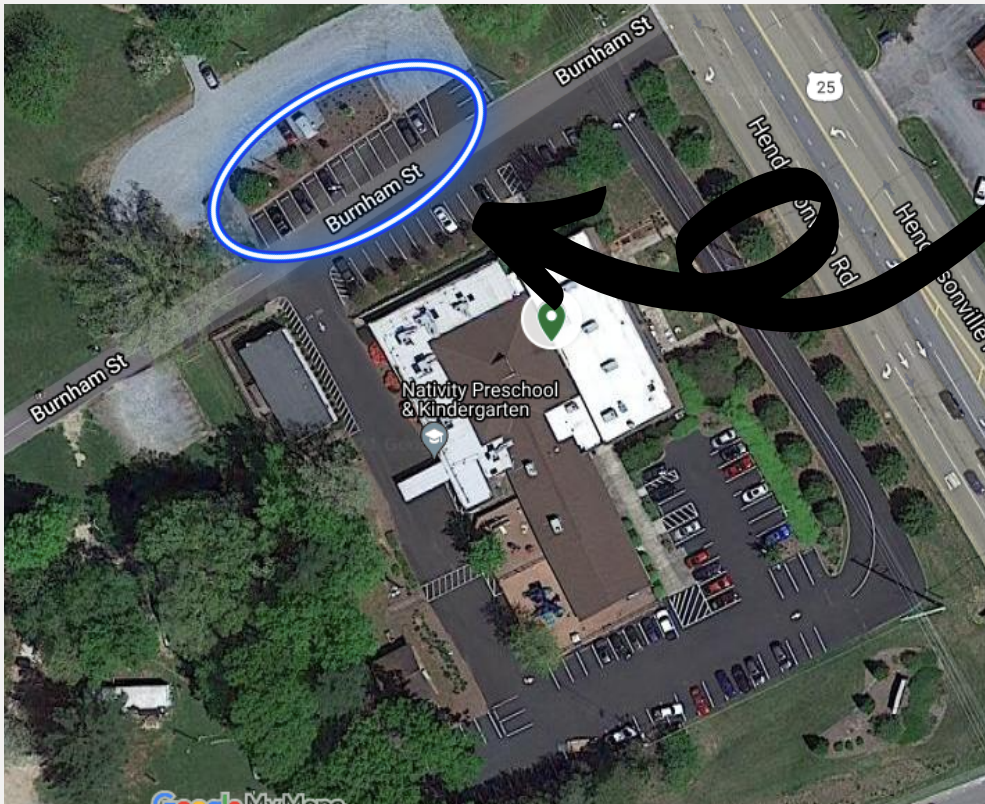

SITE 2: INGLES: 780 Hendersonville Rd, AVL, 28803

7:20 AM | 3:15 PM (M-TH) | 12:15 PM (F)

Please park in the blue circled area, directly off of Cornell St, when waiting for the bus.

ROUTE C- ASHEVILLE

SITE 1: INGLES: 3643 Howard Gap Rd, HVL, 28792
7:05 AM | 3:30 PM (M-TH) | 12:30 PM (F)

Please park in the blue circled area when waiting for the bus.

SITE 2: LUTHERAN CHURCH OF THE NATIVITY: 2425 Hendersonville Rd, Arden, 28704
7:40 AM | 3:05 PM (M-TH) | 12:05 PM (F)

Please park & wait in the paved parking spots between Burnham St and the gravel parking lot.