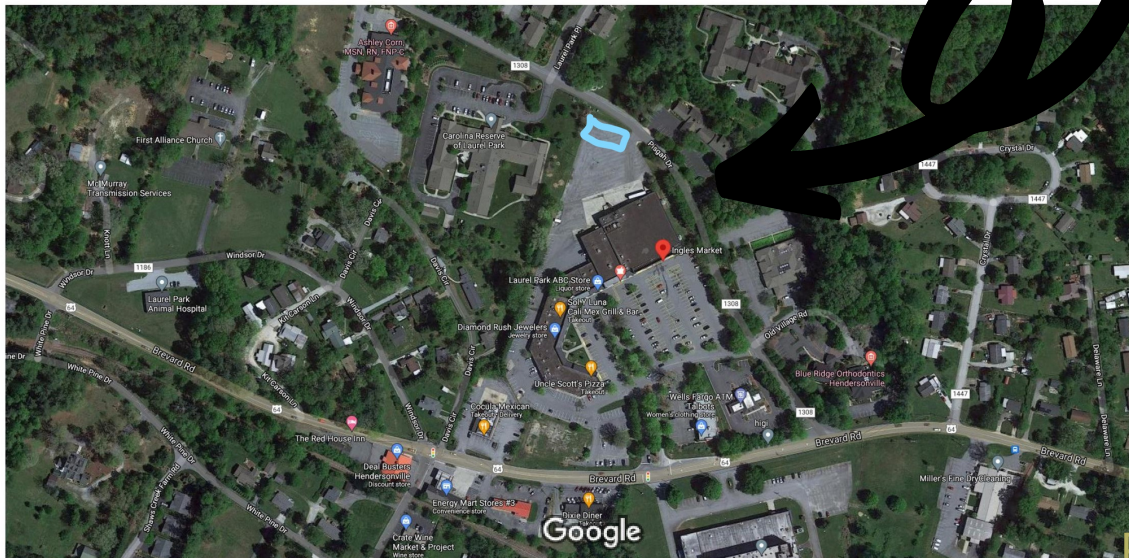

22-23 BUS STOPS & PARKING

[click here for the live google map.](#)

SITE 1: BOYS &
GIRLS CLUB: 1304
Ashe St, HVL, 28792

7:05 AM
3:15 PM (M-TH)
12:15 PM (F)

ROUTE A - HENDERSONVILLE continued

SITE 2: PUBLIX: 635 Greenville Hwy, HVL, 28792
7:20 AM | 3:30 PM (M-TH) | 12:30 PM (F)

Please park in the blue circled area when waiting for the bus.

SITE 3: INGLES: 1705 Brevard Rd, HVL, 28791: Please use Pisgah Dr to access the parking lot behind the building. Please park in blue circled area.
7:35 AM | 3:45 PM (M-TH) | 12:45 PM (F)

Google Maps Ingles Market

ROUTE B - ASHEVILLE

SITE 1: INGLES: 863 Brevard Rd, AVL, 28806

7:00 AM | 3:35 PM (M-TH) | 12:35 PM (F)

Please park in the Southern-most lot (blue circled area) when waiting for the bus.

SITE 2: INGLES: 780 Hendersonville Rd, AVL, 28803

7:20 AM | 3:15 PM (M-TH) | 12:15 PM (F)

Please park in the blue circled area, directly off of Cornell St, when waiting for the bus.

ROUTE C- ASHEVILLE

SITE 1: INGLES: 3643 Howard Gap Rd, HVL, 28792
7:05 AM | 3:30 PM (M-TH) | 12:30 PM (F)