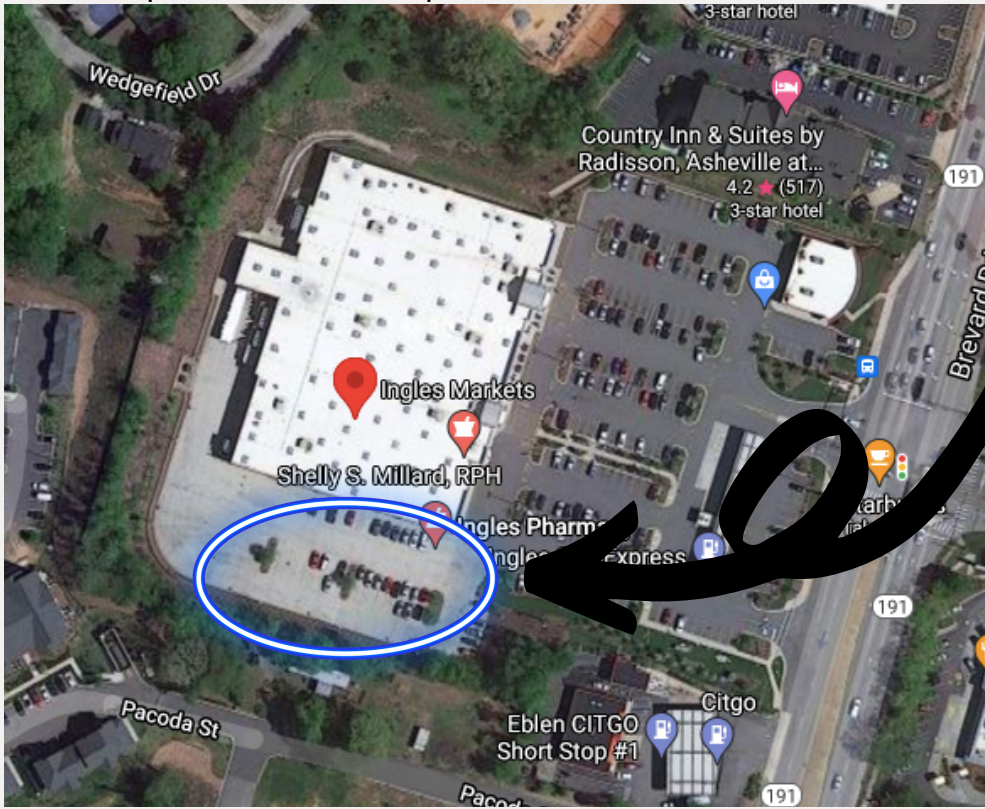

22-23 BUS STOPS & PARKING

[click here for the live google map.](#)

SITE 1: BOYS &
GIRLS CLUB: 1304
Ashe St, HVL, 28792

7:05 AM
3:15 PM (M-TH)
12:15 PM (F)

ROUTE A - HENDERSONVILLE continued

SITE 2: PUBLIX: 635 Greenville Hwy, HVL, 28792
7:20 AM | 3:30 PM (M-TH) | 12:30 PM (F)

Please park in the blue circled area when waiting for the bus.

SITE 3: INGLES: 1705 Brevard Rd, HVL, 28791: Please use Pisgah Dr to access the parking lot behind the building. Please park in blue circled area.
7:35 AM | 3:45 PM (M-TH) | 12:45 PM (F)

Google Maps Ingles Market

ROUTE B - ASHEVILLE

SITE 1: INGLES: 863 Brevard Rd, AVL, 28806

7:00 AM | 3:35 PM (M-TH) | 12:35 PM (F)

Please park in the Southern-most lot (blue circled area) when waiting for the bus.

SITE 2: INGLES: 780 Hendersonville Rd, AVL, 28803

7:20 AM | 3:15 PM (M-TH) | 12:15 PM (F)

Please park in the blue circled area, directly off of Cornell St, when waiting for the bus.

ROUTE C- ASHEVILLE

SITE 1: INGLES: 3643 Howard Gap Rd, HVL, 28792
7:05 AM | 3:30 PM (M-TH) | 12:30 PM (F)