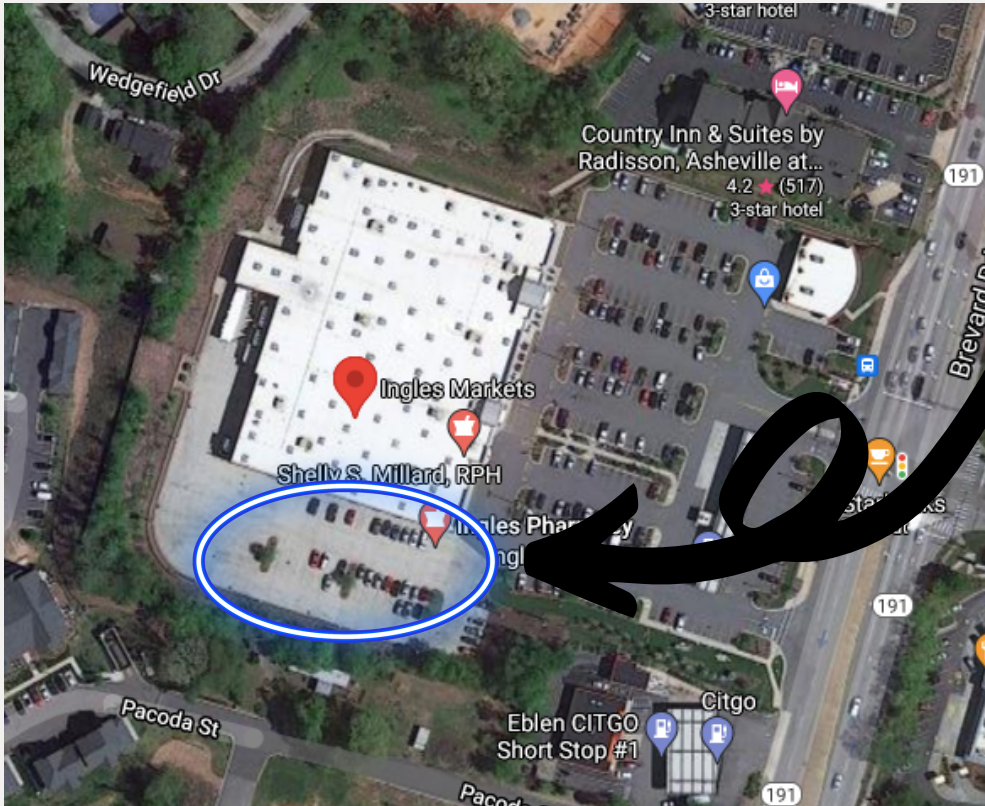

ROUTE A - SOUTH - HENDERSONVILLE

SITE 1: INGLES: 3643 Howard Gap Rd, HVL, 28792
7:00 AM | 3:10 PM (M-TH) | 12:10 PM (F)

Please park in the blue circled area when waiting for the bus.

ROUTE A - SOUTH - HENDERSONVILLE continued

Please park in the blue circled area when waiting for the bus.

ROUTE A - SOUTH - HENDERSONVILLE continued

SITE 4: INGLES: 1705 Brevard Rd, HVL 28791: Please use Pisgah Dr to access the parking lot behind the building. Please park in blue circled area.

7:30 AM | 3:40 PM (M-TH) | 12:40 PM (F)

Google Maps Ingles Market

ROUTE B - NORTH - ASHEVILLE

SITE 1: INGLES AT ASHEVILLE OUTLETS: 863 Brevard Rd, AVL, 28806
7:00 AM | 3:45 PM (M-TH) | 12:45 PM (F)

Please park in the Southern-most lot (blue circled area) when waiting for the bus.

SITE 2: INGLES - BILTMORE FOREST: 780 Hendersonville Rd, AVL, 28803
7:20 AM | 3:25 PM (M-TH) | 12:25 PM (F)

Please park in the blue circled area, directly off of Cornell St, when waiting for the bus.

SITE 3: LUTHERAN CHURCH OF THE NATIVITY - 2425 HVL Rd, Arden, 28704
7:40 AM | 3:05 PM (M-TH) | 12:05 PM (F)